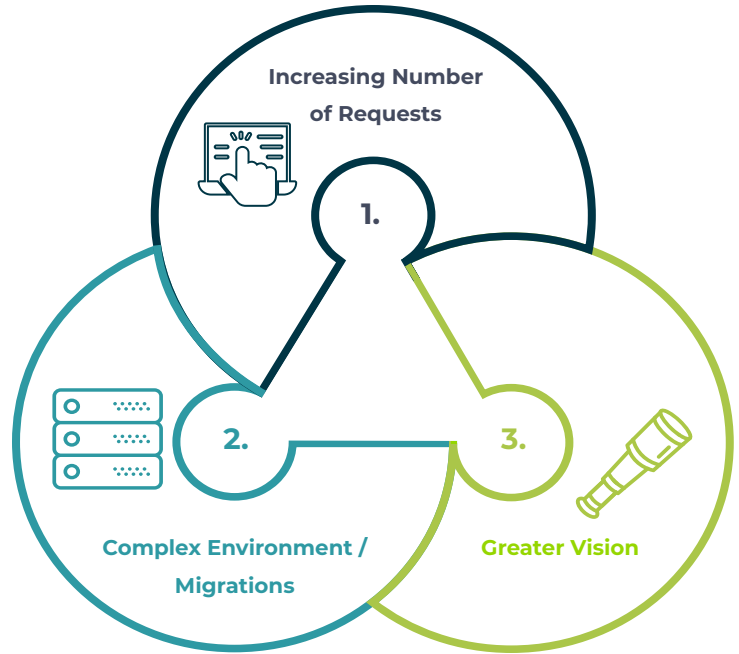

ENTERPRISE ARCHITECT SERVICES

- Dedicated, responsive and proactive technical resource
- Architectural and roadmap review
- A dedicated liaison who coordinates efforts with various stakeholders
- Management of escalations, resulting in quicker turnarounds
- Streamlining of your projects and processes around MariaDB Enterprise Server
- Best practice recommendations for migrations, roadmap review, backup, security, replication and more
- Proactive optimization based on usage and ticket history
- Regular calls and on-site meetings for ongoing work and problem resolution
- Quarterly on-site visits
- Advisory support

DEDICATED ENTERPRISE ARCHITECTS

MariaDB Enterprise Architects can also be assigned to your organization full-time.

- Top-level expert dedicated to solving your business problems around MariaDB Enterprise Server
- Can be available on-site for the full duration of contract as a member of your team
- Integrates MariaDB technical teams with your own
- Augments your staff

HOW DO YOU KNOW IF AN ENTERPRISE ARCHITECT IS RIGHT FOR YOU?

- You have rapidly increasing requests from multiple business units
- You have a complex database environment or are migrating from legacy databases and platforms
- Ongoing architecture assistance will help serve your greater vision

[Contact us](#) to learn more about how an Enterprise Architect can help you realize your database dreams!

mariadb.com

Americas: sales-AMER@mariadb.com
Europe, Middle East, Africa: sales-EMEA@mariadb.com
Asia Pacific: sales-APAC@mariadb.com

© Copyright 2024 MariaDB plc
699 Veterans Blvd.
Redwood City, California USA